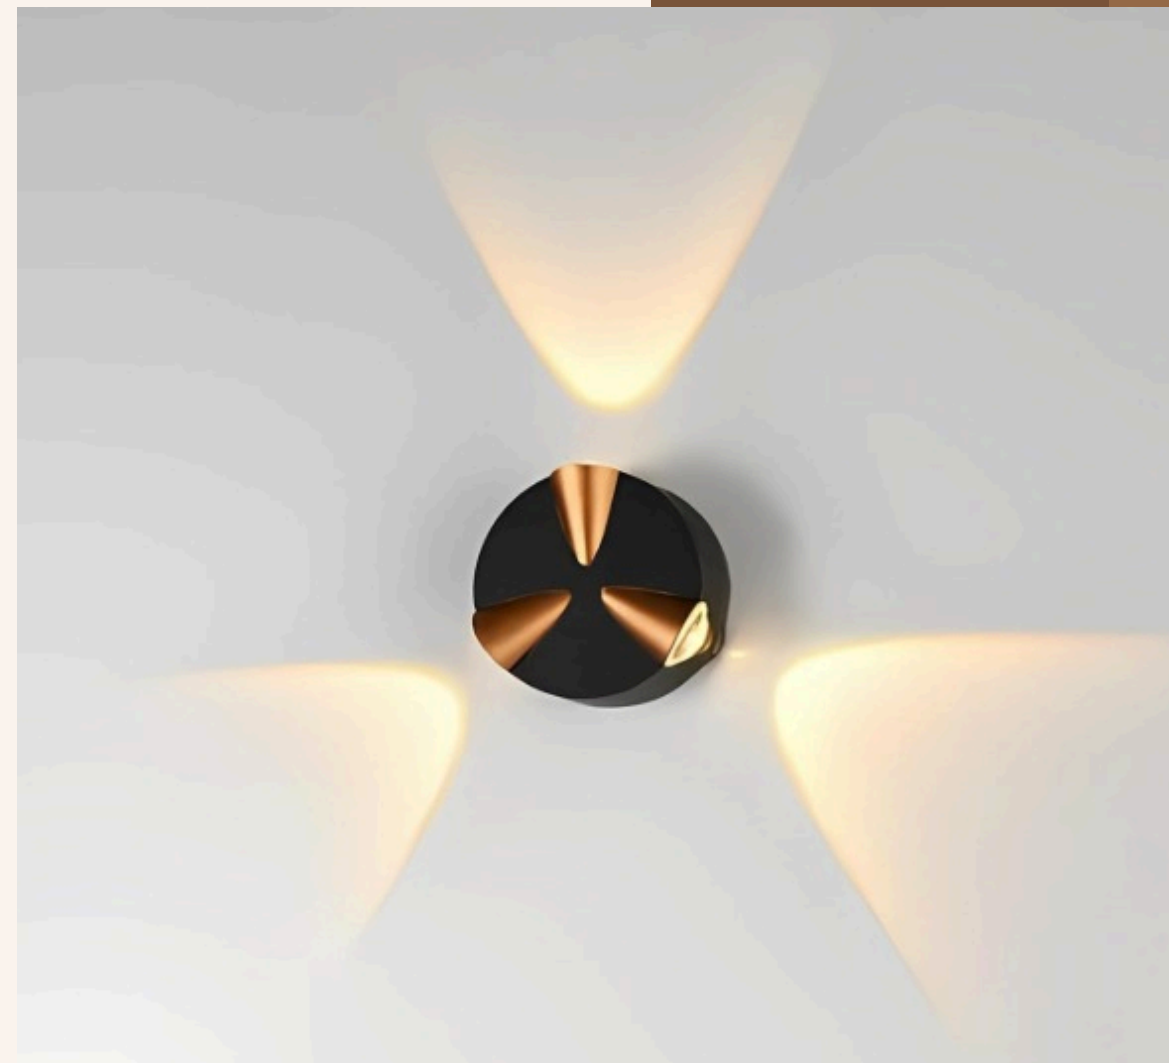

WATTAGE:4W

IN-OUT DIM:L-90*90*45 MM

LUMENS:900

CCT:3K, 4K, 6KL

WITH 1 YEAR WARRANTY

ODL-114

PRODUCT CODE : TM-175

WATTAGE : 5W