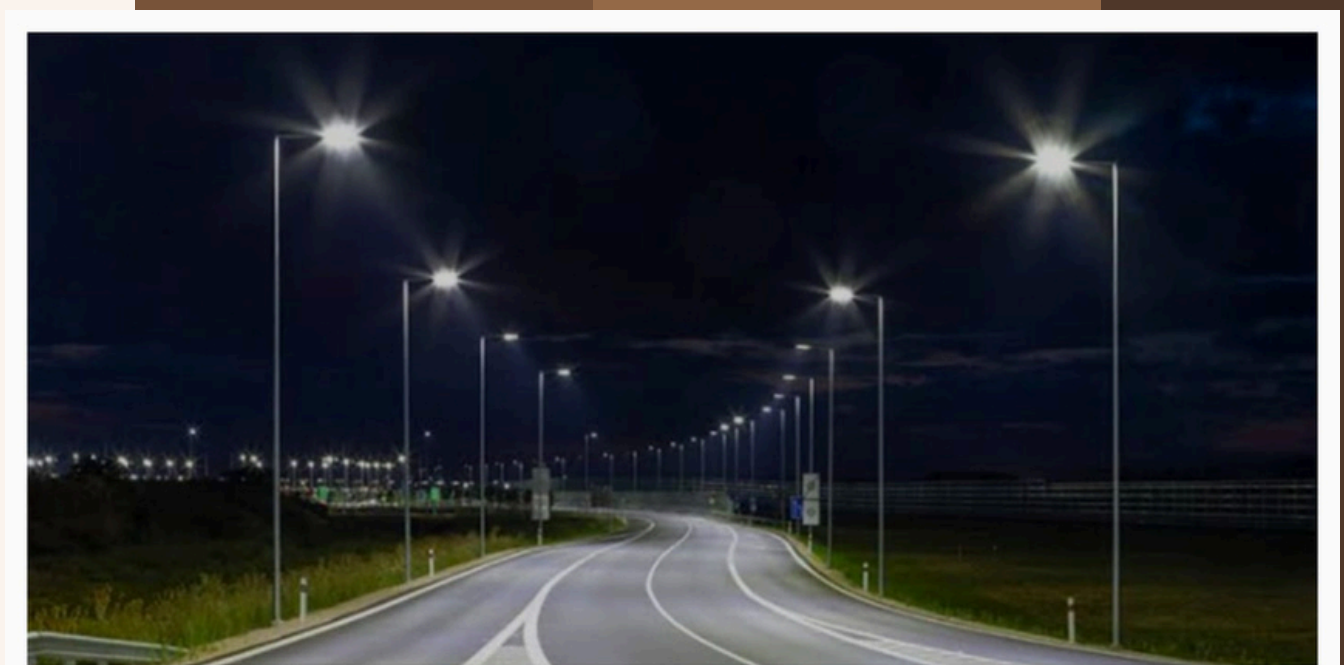

STREET LIGHTS BACK CHOCK

PRO.CO	MOD NAME	WATT	IN-OUT DIM	LUMENS	CCT
TM-200	BSL-24W	24W	102*255*55 MM	2400	3K 4K 6K
TM-201	BSL-30W	30W	120*300*55 MM	3600	3K 4K 6K
TM-202	BSL-50W	50W	142*350*58 MM	5000	3K 4K 6K
TM-203	BSL-70W	70W	162*395*45 MM	7200	3K 4K 6K
TM-204	BSL-100W	100W	192*480*70 MM	10000	3K 4K 6K

WITH 1 YEAR WARRANTY