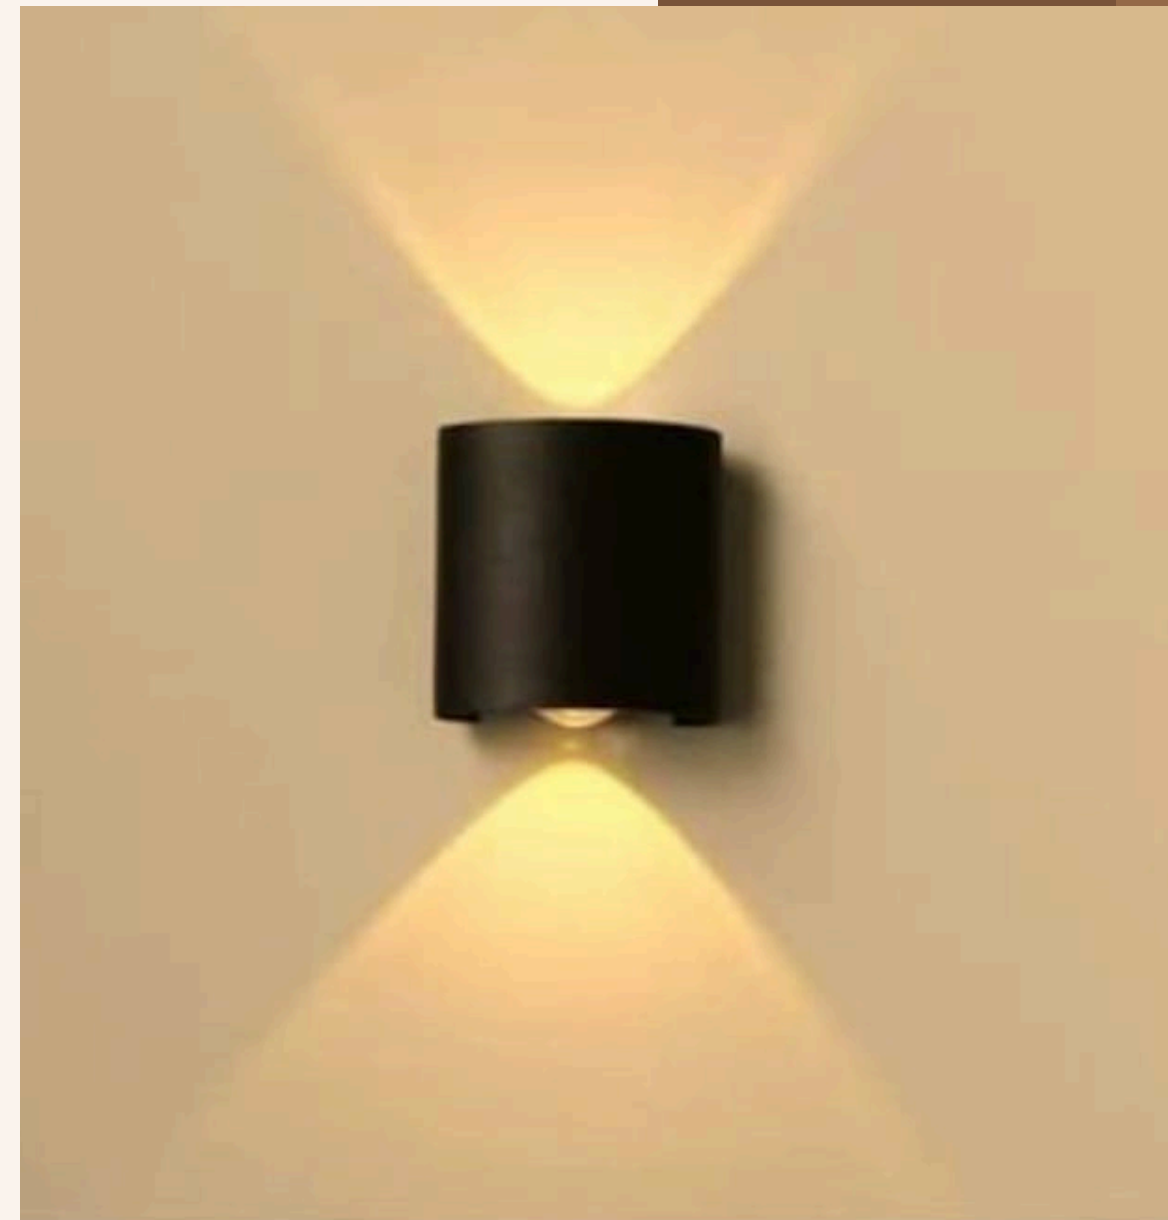

ODL-101

PRODUCT CODE : TM-162

WATTAGE : 3W

IN-OUT DIM : H-80*34*69 MM

LUMENS : 600

CCT : 3K 4K 6K

WITH 1 YEAR WARRANTY