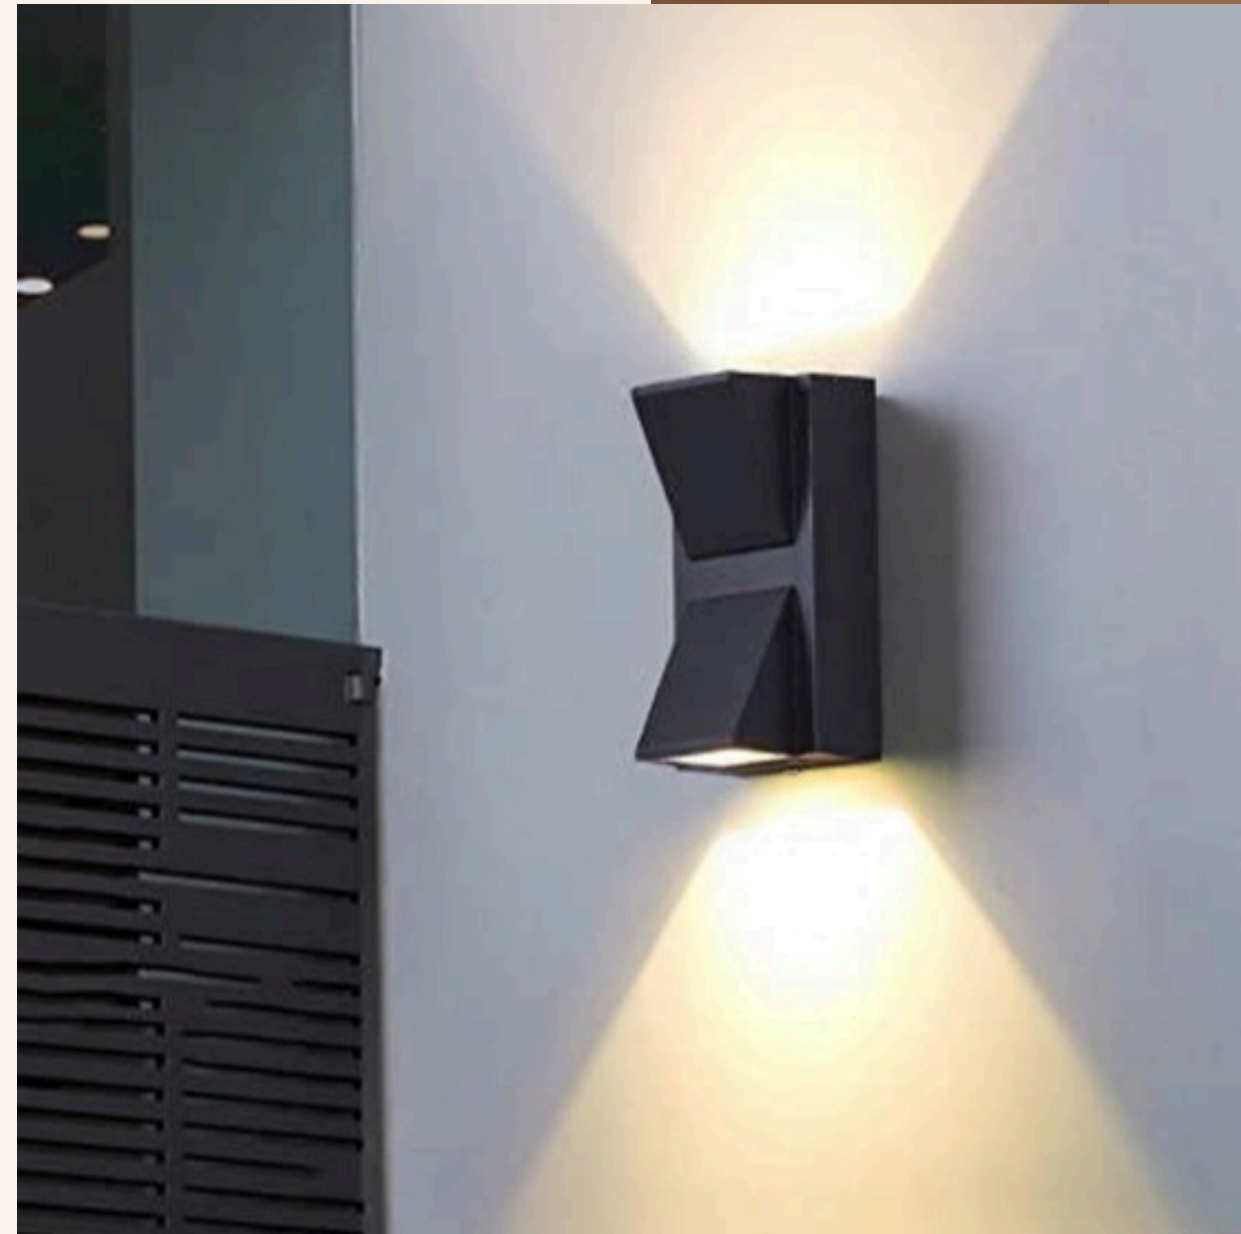

PRODUCT CODE : TM-173

WATTAGE: 12W

IN-OUT DIM: L-143*B-80*H-55MM

LUMENS : 600

CCT : 3K 4K 6K

WITH 1 YEAR WARRANTY

ODL-113

PRODUCT CODE:174